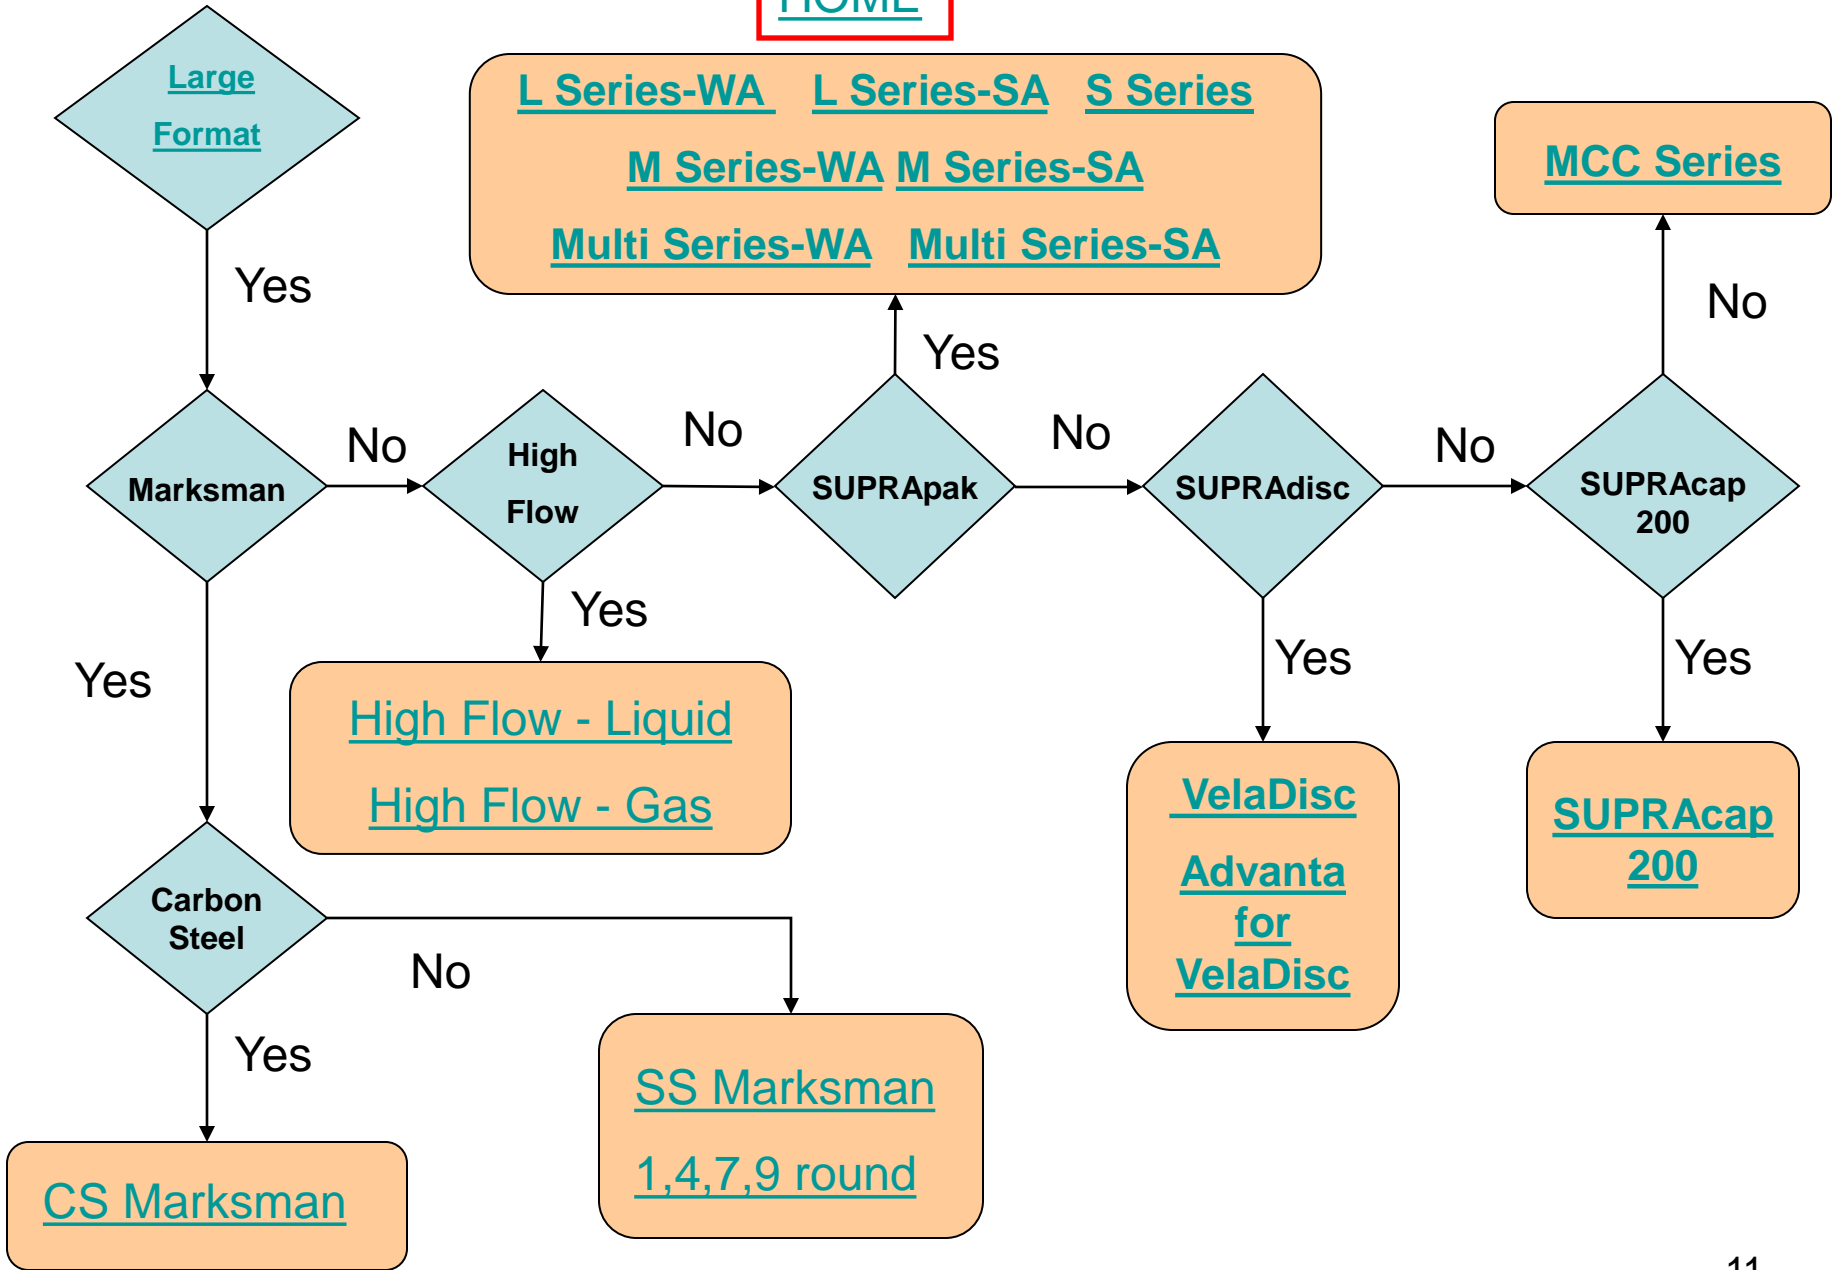

Seprasol L/G

Seprasol Plus

Marksman

**High Flow
Gas**

Aqua-Sep - Phase-Sep₂

HOME

HOME

HOME

HOME

HOME

HOME

HOME

HOME

L Series-WA L Series-SA S Series
M Series-WA M Series-SA
Multi Series-WA Multi Series-SA

MCC Series

[HOME](#)

NPT Series

[HT-4"](#)

[HT8"](#)

[HT12"](#)