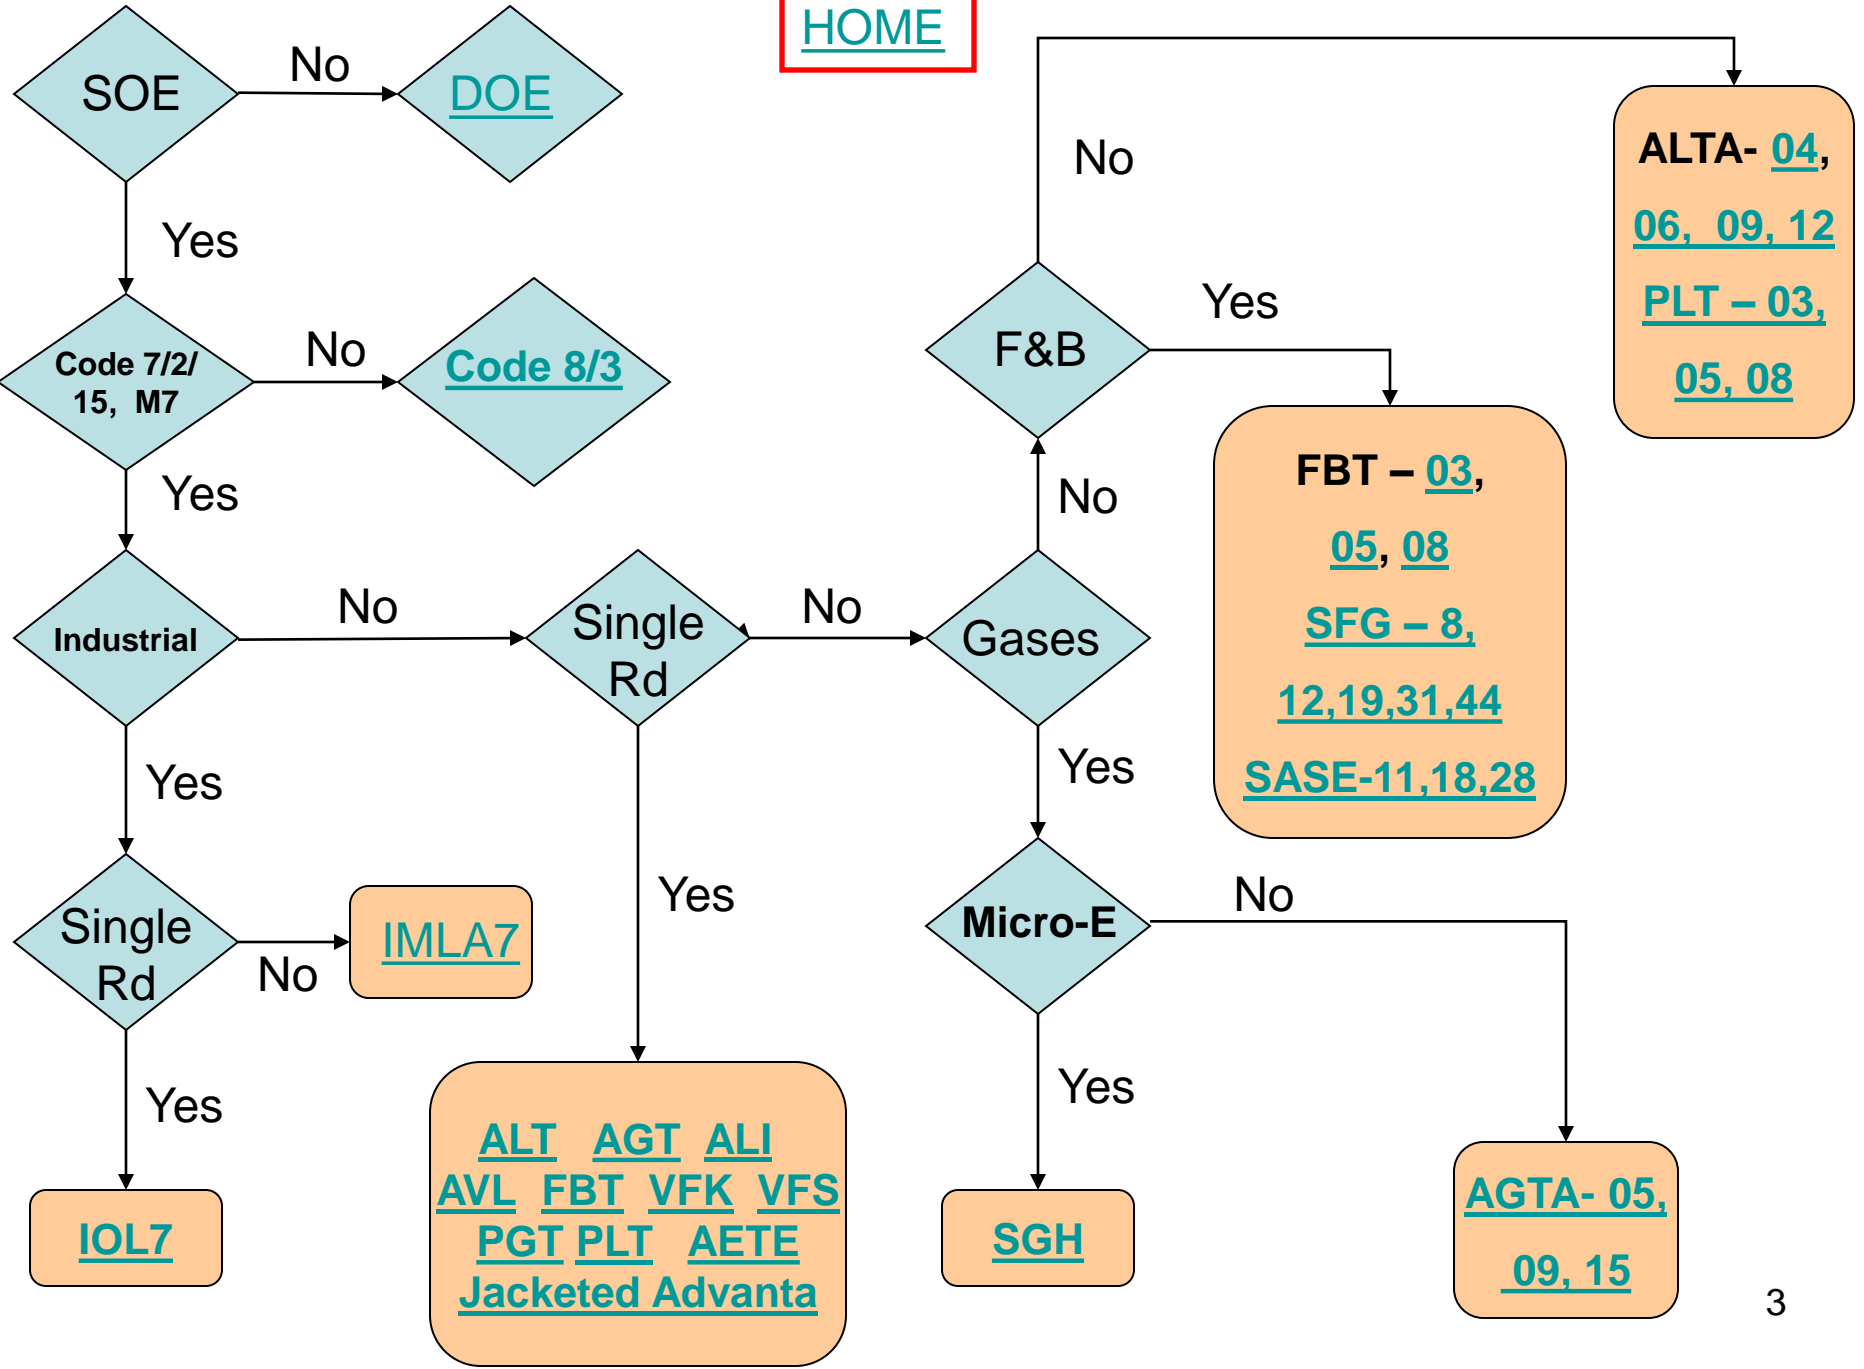

NPT

[Large Format Page2](#)

DOE

1001

PFY

PUY

M10

DOE

Seprasol L/G

Seprasol Plus

Marksman

**High Flow
Gas**

Aqua-Sep - Phase-Sep₂

HOME

HOME

HOME

HOME

HOME

HOME

HOME

HOME

L Series-WA L Series-SA S Series
M Series-WA M Series-SA
Multi Series-WA Multi Series-SA

MCC Series

[HOME](#)

NPT Series

[HT-4"](#)

[HT8"](#)

[HT12"](#)