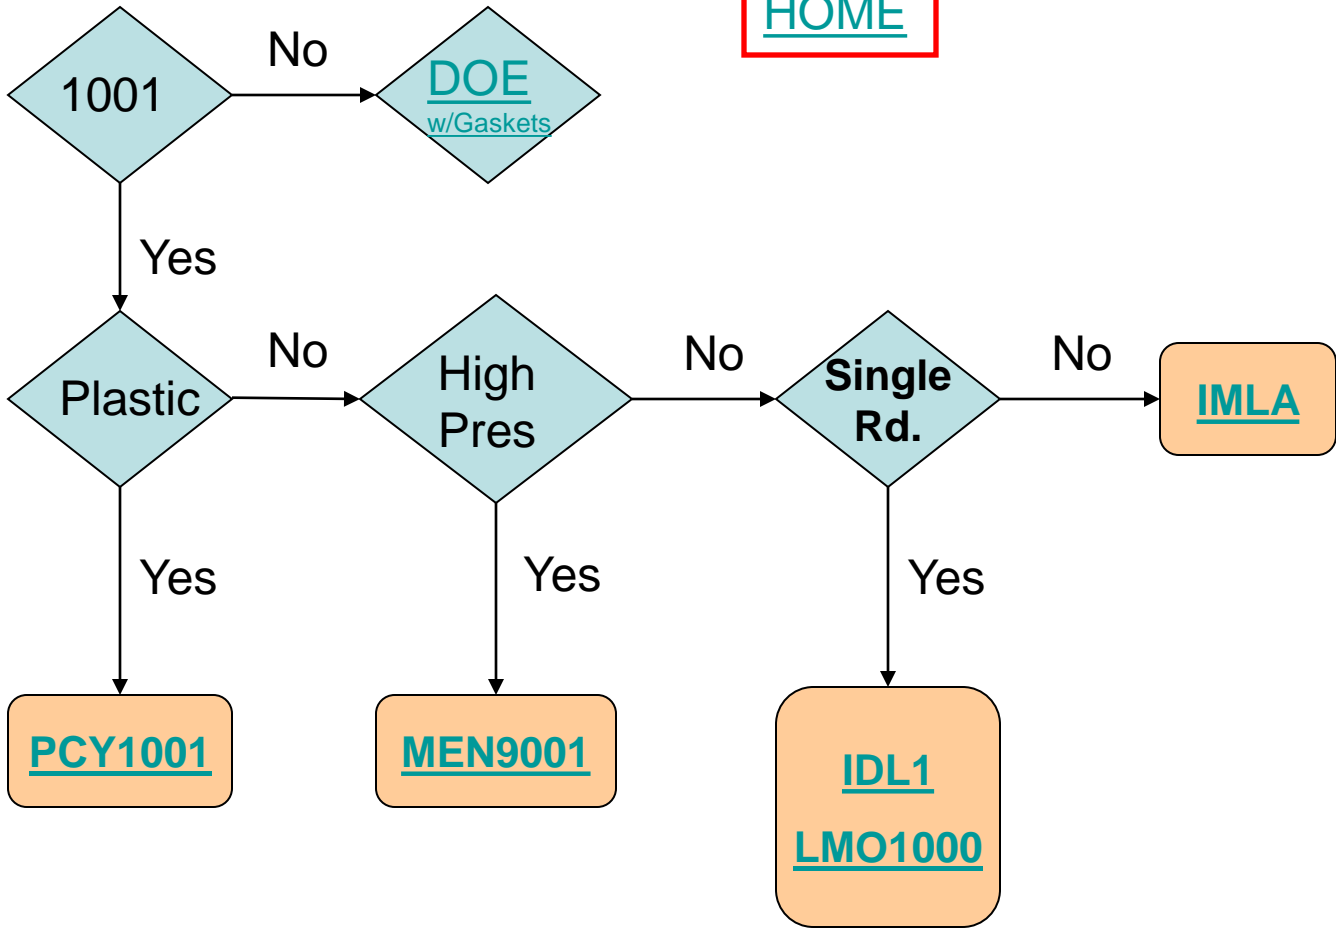

Seprasol L/G

Seprasol Plus

Marksman

**High Flow
Gas**

Aqua-Sep - Phase-Sep₂

HOME

HOME

HOME

HOME

HOME

HOME

HOME

HOME

L Series-WA L Series-SA S Series
M Series-WA M Series-SA
Multi Series-WA Multi Series-SA

MCC Series

[HOME](#)

NPT Series

[HT-4"](#)

[HT8"](#)

[HT12"](#)