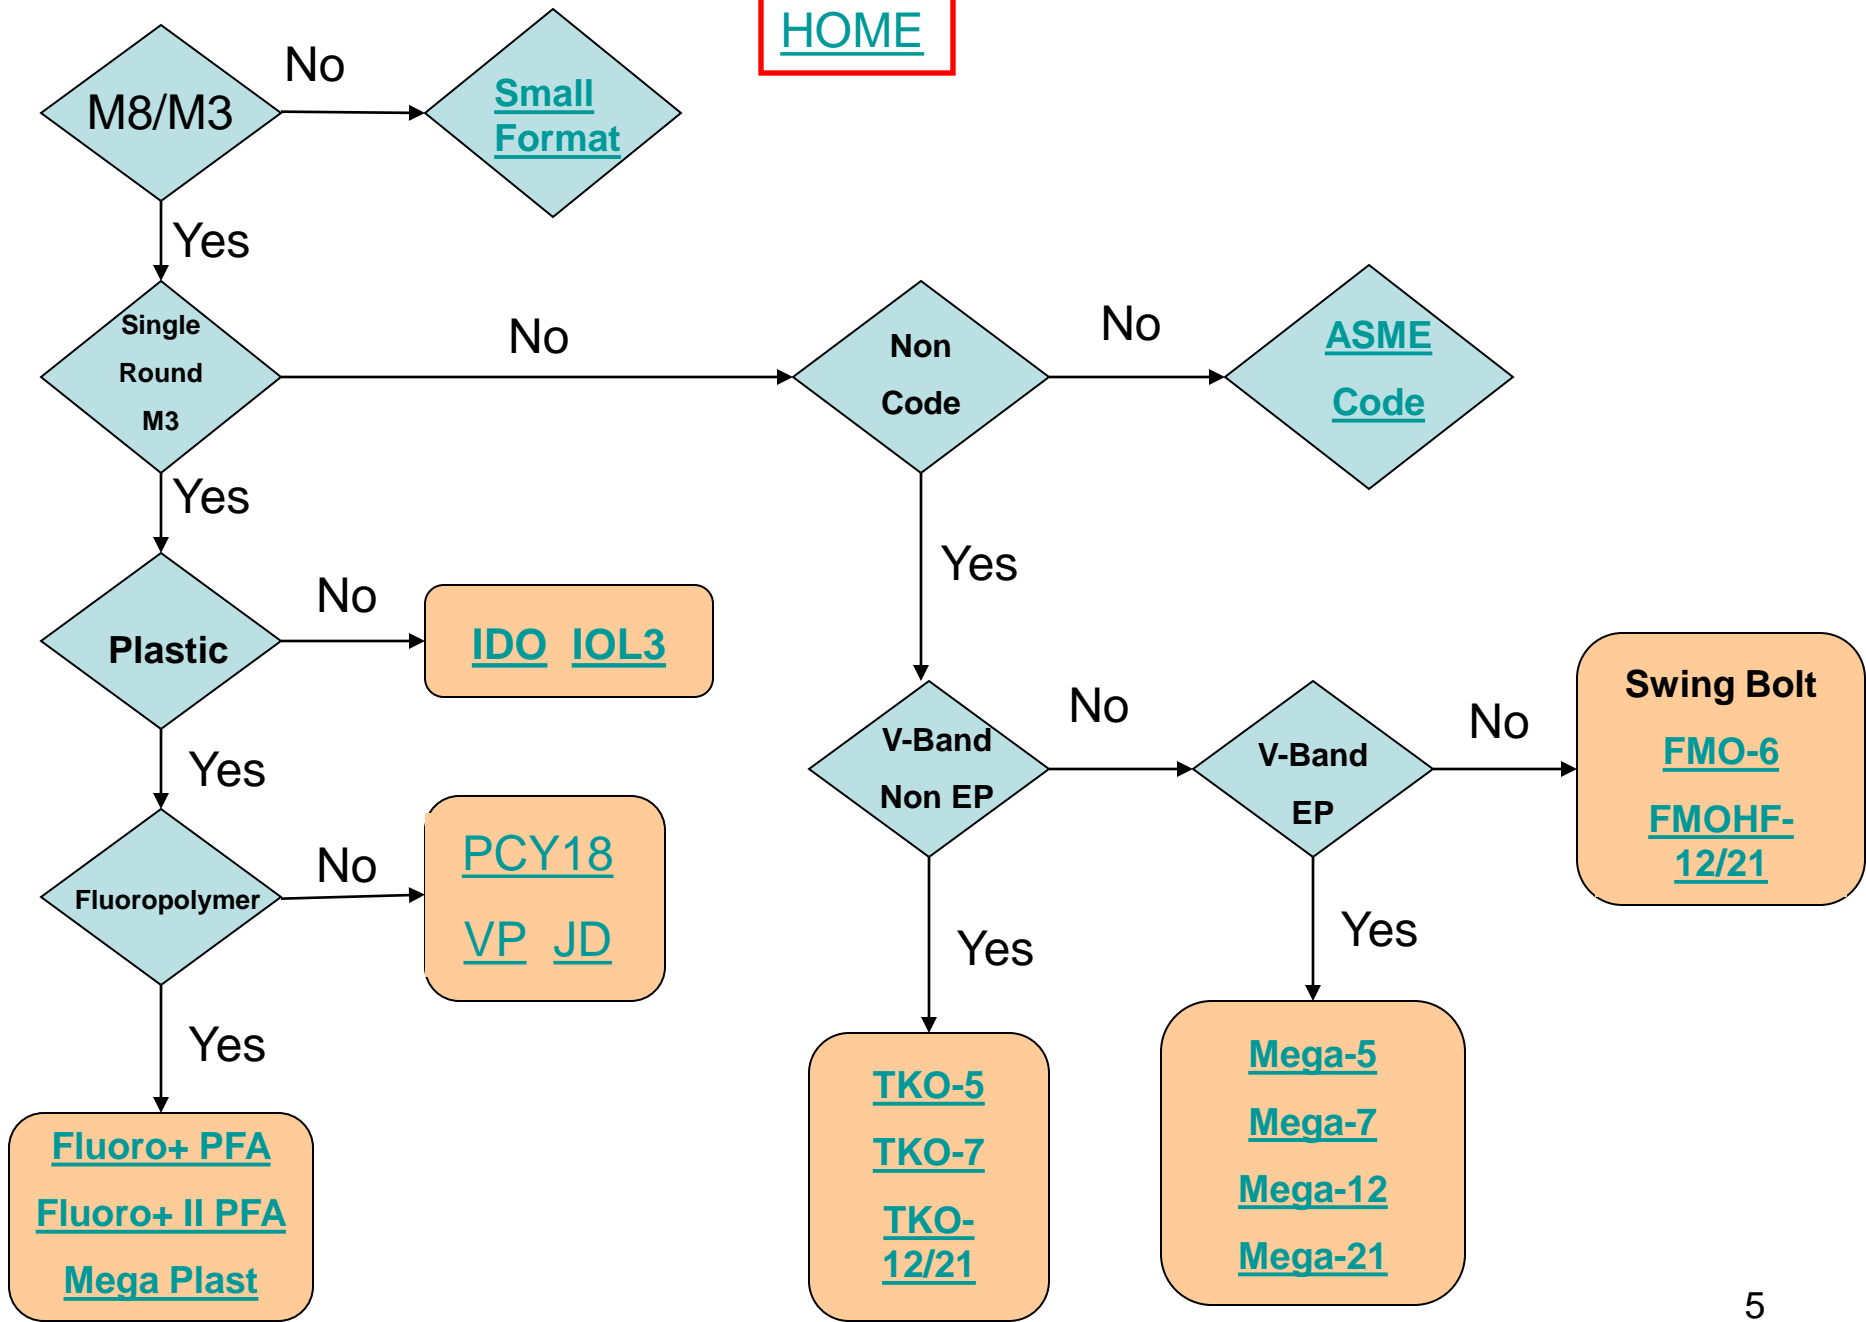

Seprasol L/G

Seprasol Plus

Marksman

**High Flow
Gas**

Aqua-Sep - Phase-Sep₂

HOME

HOME

HOME

HOME

HOME

HOME

HOME

HOME

L Series-WA L Series-SA S Series
M Series-WA M Series-SA
Multi Series-WA Multi Series-SA

MCC Series

[HOME](#)

NPT Series

[HT-4"](#)

[HT8"](#)

[HT12"](#)