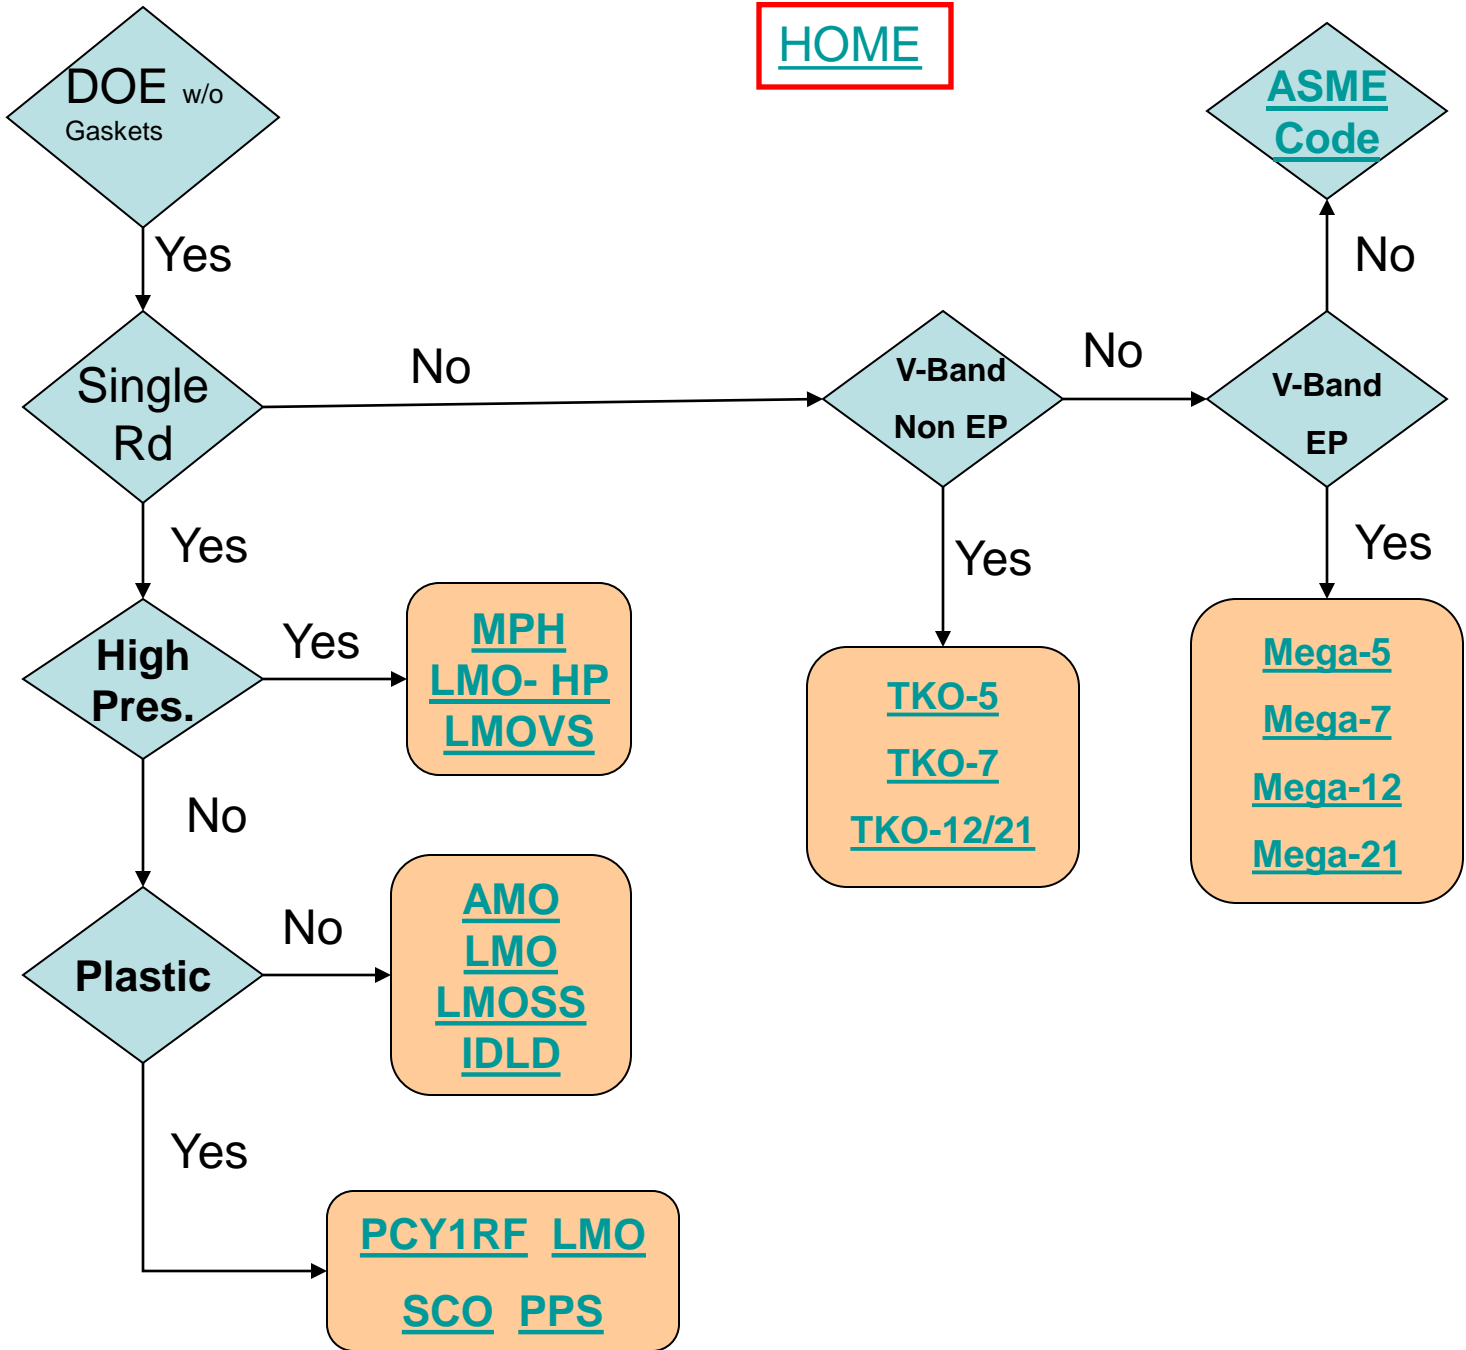

Seprasol L/G

Seprasol Plus

Marksman

**High Flow
Gas**

Aqua-Sep - Phase-Sep₂

HOME

HOME

HOME

HOME

HOME

HOME

HOME

HOME

L Series-WA L Series-SA S Series
M Series-WA M Series-SA
Multi Series-WA Multi Series-SA

MCC Series

[HOME](#)

NPT Series

[HT-4"](#)

[HT8"](#)

[HT12"](#)