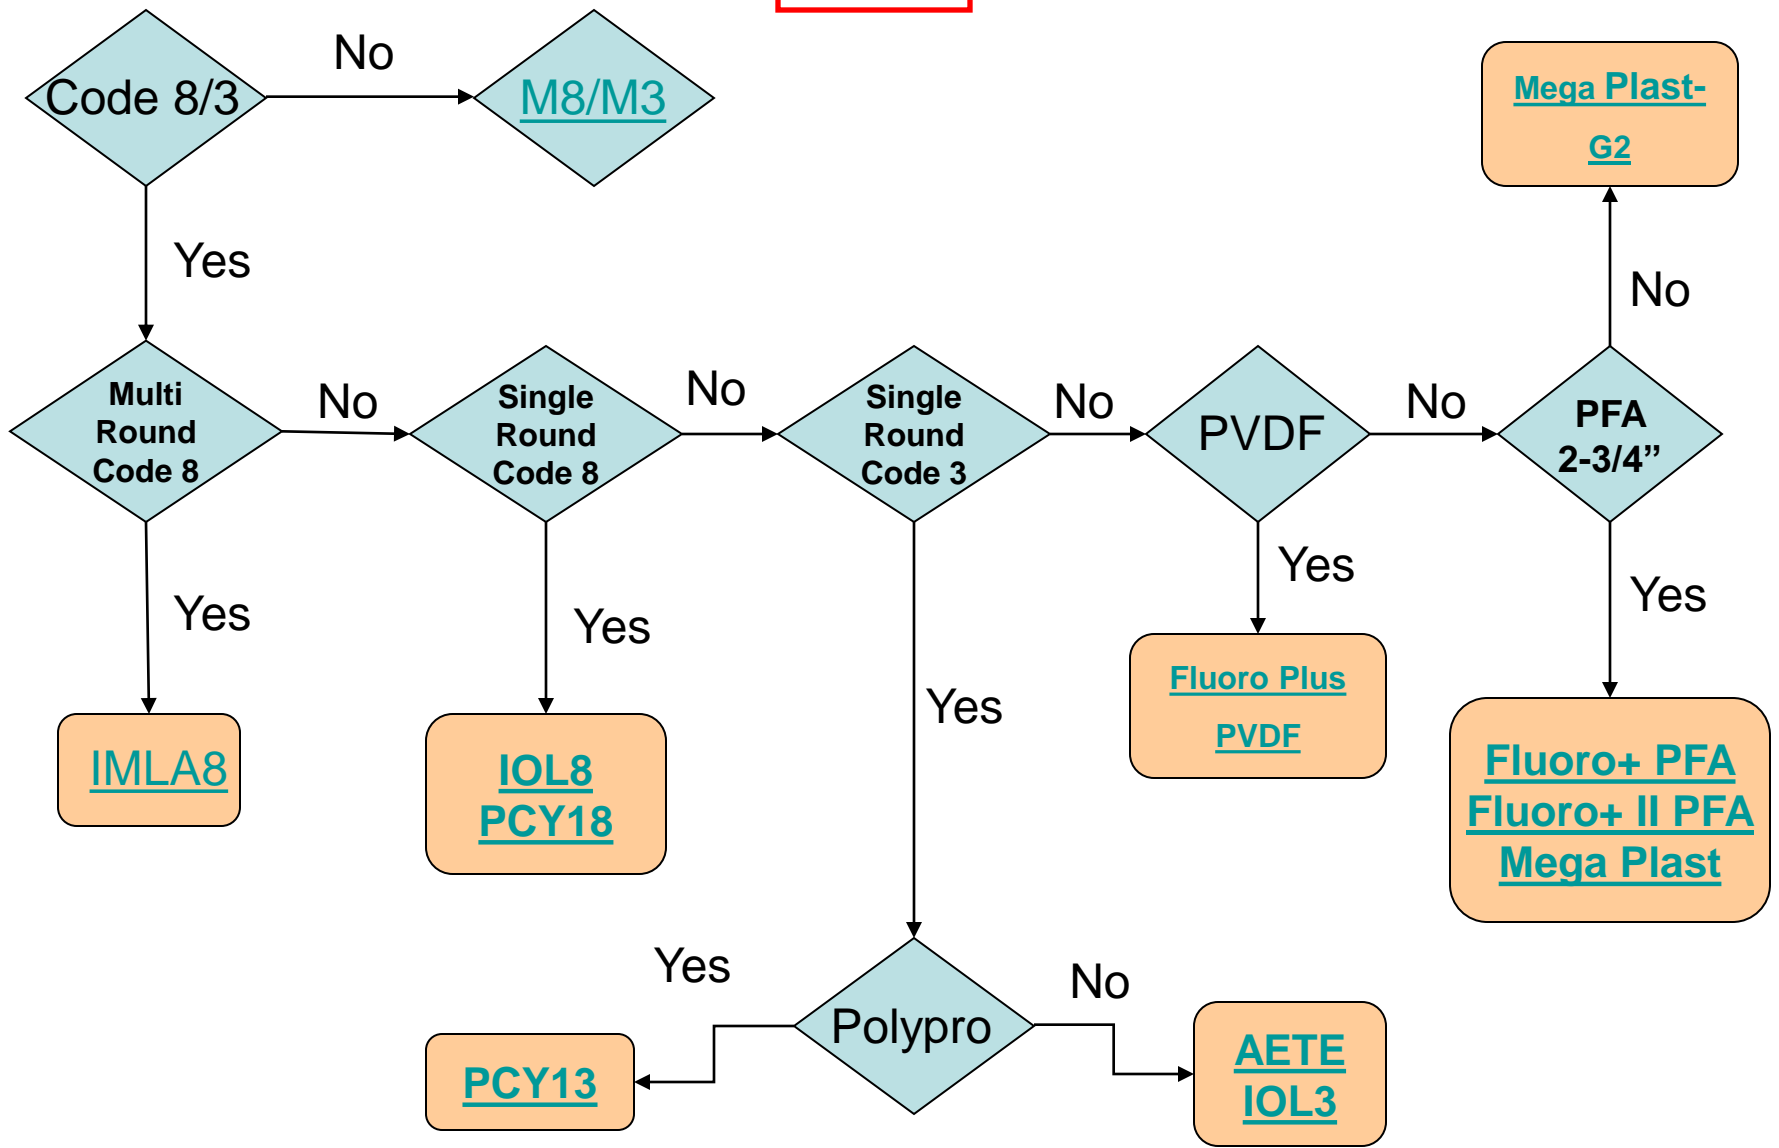

NPT

[Large Format Page2](#)

DOE

1001

PFY

PUY

M10

DOE

Seprasol L/G

Seprasol Plus

Marksman

**High Flow
Gas**

Aqua-Sep - Phase-Sep₂

HOME

HOME

HOME

HOME

HOME

HOME

HOME

HOME

L Series-WA L Series-SA S Series
M Series-WA M Series-SA
Multi Series-WA Multi Series-SA

MCC Series

[HOME](#)

NPT Series

[HT-4"](#)

[HT8"](#)

[HT12"](#)