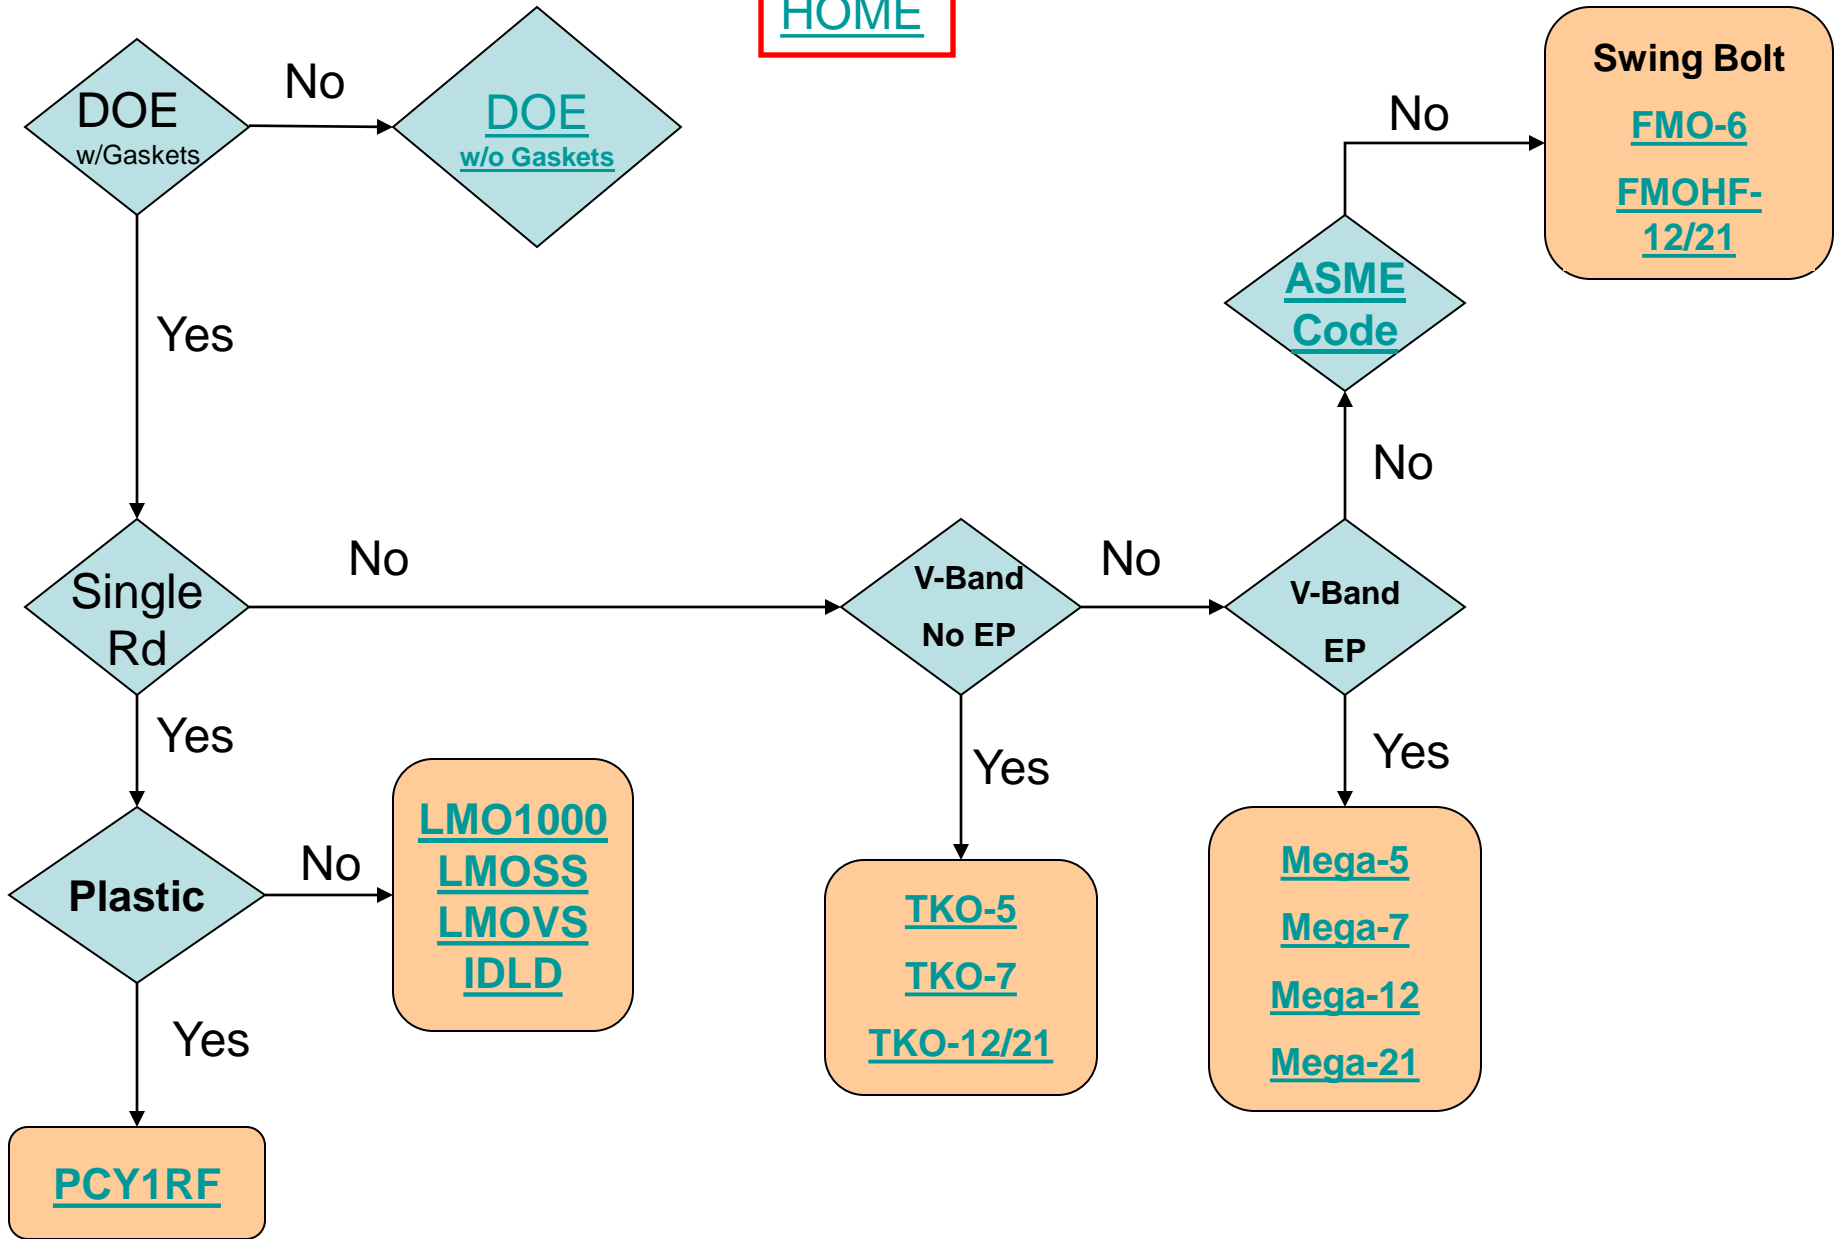

Seprasol L/G

Seprasol Plus

Marksman

**High Flow
Gas**

Aqua-Sep - Phase-Sep₂

HOME

HOME

HOME

HOME

HOME

HOME

HOME

HOME

L Series-WA L Series-SA S Series
M Series-WA M Series-SA
Multi Series-WA Multi Series-SA

MCC Series

[HOME](#)

NPT Series

[HT-4"](#)

[HT8"](#)

[HT12"](#)